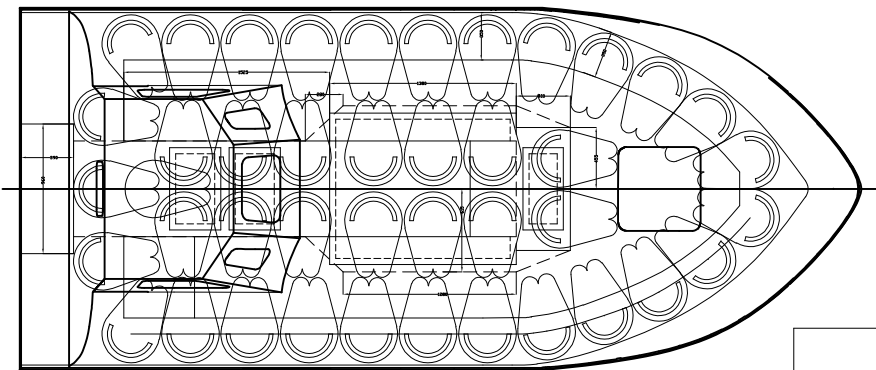

PROFILE VIEW

FABRİKAYI BELİRLİYEN ÜNİVAN İKİSİ		SİLAH FABRİKASI ADI	
YARATILAN YER
YARATILAN TARİH
YARATILAN SAĞIR
YARATILAN KİŞİ
YARATILAN İL
YARATILAN ÜLKE

BUILDER'S PLATE

MAIN PARTICULARS

Loa: 6.23m
 Boa: 2.68m
 HEIGHT: 3.0m
 DRAUGHT: 0.82m
 PASSENGER CAPACITY: 42 persons

WEIGHTS (FULLY EQUIPPED)

NO PASSENGERS: 3400kg
 WITH PASSENGERS: 6865kg

BALDEN DAVIT LAUNCHED LIFEBOAT/RESCUEBOAT BD-LBT2						
DESIGNED BY				MANUFACTURER		
CAD/CAE				BALDEN DENİZCİLİK SAN. TİC. LTD. ŞTİ.		
CHECKED BY				R.M.R.S.		
CLASS	SCALE	DATE	PROJECT NR.	DRAW. NR	HULL NR.	
R.M.R.S.	1 / 20	19.01.2011	105	DLBT2-101	-	