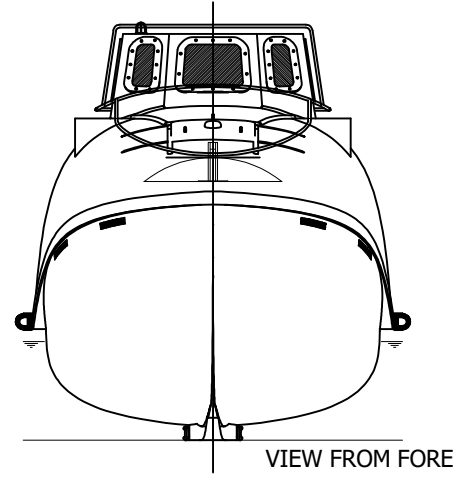

PROFILE VIEW

FABRİKAYI BELİRLİYEN ÜNİVAN İKİSİ		SİLAH FABRİKASI ADI	
YARATILAN YER
YARATILAN TARİH
YARATILAN SAĞIR
YARATILAN KİŞİ
YARATILAN İL
YARATILAN ÜLKE

BUILDER'S PLATE

MAIN PARTICULARS

Loa: 6.23m
 Boa: 2.68m
 HEIGHT: 3.0m
 DRAUGHT: 0.82m
 PASSENGER CAPACITY: 42 persons

WEIGHTS (FULLY EQUIPPED)

NO PASSENGERS: 3400kg
 WITH PASSENGERS: 6865kg

BALDEN DAVIT LAUNCHED LIFEBOAT/RESCUEBOAT BD-LBT2						
DESIGNED BY				MANUFACTURER		
CAD/CAE				BALDEN DENİZCİLİK SAN. TİC. LTD. ŞTİ.		
CHECKED BY				R.M.R.S.		
CLASS	SCALE	DATE	PROJECT NR.	DRAW. NR	HULL NR.	
R.M.R.S.	1 / 20	19.01.2011	105	DLBT2-101	-	