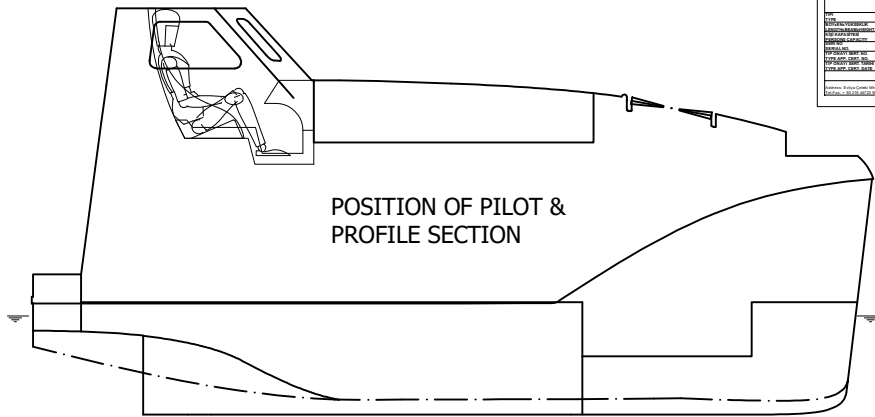

PROFILE VIEW

FABRİKAYI BELİRLİYEN ÜNİVAN İKİSİ		SİLAH FABRİKASI ADI	
YARATILAN YER
YARATILAN TARİH
YARATILAN SAĞIR
YARATILAN KİŞİ
YARATILAN İL
YARATILAN ÜLKE

BUILDER'S PLATE

MAIN PARTICULARS

Loa: 6.23m
 Boa: 2.68m
 HEIGHT: 3.0m
 DRAUGHT: 0.82m
 PASSENGER CAPACITY: 42 persons

WEIGHTS (FULLY EQUIPPED)

NO PASSENGERS: 3400kg
 WITH PASSENGERS: 6865kg

BALDEN DAVIT LAUNCHED LIFEBOAT/RESCUEBOAT BD-LBT2						
DESIGNED BY				MANUFACTURER		
CAD/CAE				BALDEN DENİZCİLİK SAN. TİC. LTD. ŞTİ.		
CHECKED BY				R.M.R.S.		
CLASS	SCALE	DATE	PROJECT NR.	DRAW. NR	HULL NR.	
R.M.R.S.	1 / 20	19.01.2011	105	DLBT2-101	-	