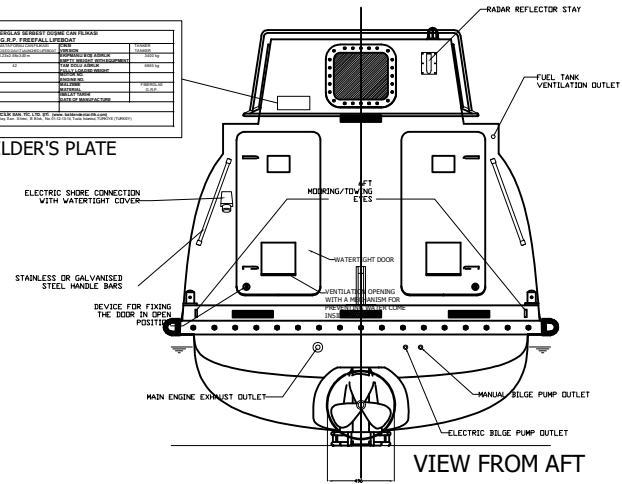

PROFILE VIEW

FABRİKAYI BELİRLİYEN ÜNİVAN İKİSİ		SİLAH FABRİKASI ADI	
YARATILAN YER
YARATILAN TARİH
YARATILAN SAĞIR
YARATILAN KİŞİ
YARATILAN İL
YARATILAN ÜLKE

BUILDER'S PLATE

MAIN PARTICULARS

Loa: 6.23m
 Boa: 2.68m
 HEIGHT: 3.0m
 DRAUGHT: 0.82m
 PASSENGER CAPACITY: 42 persons

WEIGHTS (FULLY EQUIPPED)

NO PASSENGERS: 3400kg
 WITH PASSENGERS: 6865kg

BALDEN DAVIT LAUNCHED LIFEBOAT/RESCUEBOAT BD-LBT2						
DESIGNED BY				MANUFACTURER		
CAD/CAE				BALDEN DENİZCİLİK SAN. TİC. LTD. ŞTİ.		
CHECKED BY				R.M.R.S.		
CLASS	SCALE	DATE	PROJECT NR.	DRAW. NR	HULL NR.	
R.M.R.S.	1 / 20	19.01.2011	105	DLBT2-101	-	