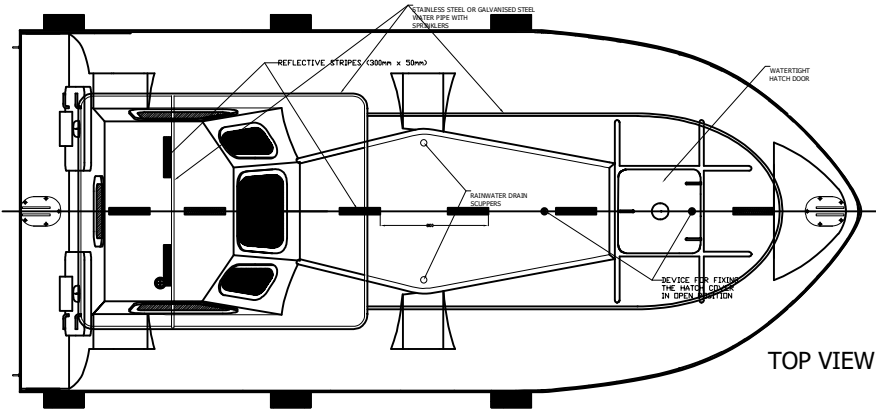

PROFILE VIEW

FABRİKAYI BELİRLİYEN ÜNİVAN İKİSİ		SİLAH FABRİKASI ADI	
YARATILAN YER
YARATILAN TARİH
YARATILAN SAĞIR
YARATILAN KİŞİ
YARATILAN İL
YARATILAN ÜLKE

BUILDER'S PLATE

MAIN PARTICULARS

Loa: 6.23m
 Boa: 2.68m
 HEIGHT: 3.0m
 DRAUGHT: 0.82m
 PASSENGER CAPACITY: 42 persons

WEIGHTS (FULLY EQUIPPED)

NO PASSENGERS: 3400kg
 WITH PASSENGERS: 6865kg

BALDEN DAVIT LAUNCHED LIFEBOAT/RESCUEBOAT BD-LBT2						
DESIGNED BY				MANUFACTURER		
CAD/CAE				BALDEN DENİZCİLİK SAN. TİC. LTD. ŞTİ.		
CHECKED BY				R.M.R.S.		
CLASS	SCALE	DATE	PROJECT NR.	DRAW. NR	HULL NR.	
R.M.R.S.	1 / 20	19.01.2011	105	DLBT2-101	-	