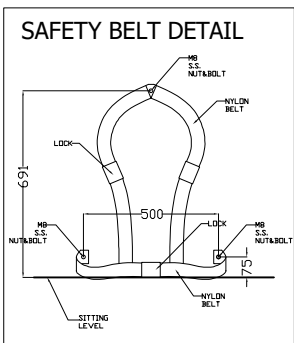

PROFILE VIEW

FABRİKAYI BELİRLİYEN ÜNİVAN İKİSİ		SİLAH FABRİKASI ADI	
YARATILAN YER
YARATILAN TARİH
YARATILAN SAĞIR
YARATILAN KİŞİ
YARATILAN İL
YARATILAN ÜLKE

BUILDER'S PLATE

MAIN PARTICULARS

Loa: 6.23m
 Boa: 2.68m
 HEIGHT: 3.0m
 DRAUGHT: 0.82m
 PASSENGER CAPACITY: 42 persons

WEIGHTS (FULLY EQUIPPED)

NO PASSENGERS: 3400kg
 WITH PASSENGERS: 6865kg

BALDEN DAVIT LAUNCHED LIFEBOAT/RESCUEBOAT BD-LBT2						
DESIGNED BY				MANUFACTURER		
CAD/CAE				BALDEN DENİZCİLİK SAN. TİC. LTD. ŞTİ.		
CHECKED BY				R.M.R.S.		
CLASS	SCALE	DATE	PROJECT NR.	DRAW. NR	HULL NR.	
R.M.R.S.	1 / 20	19.01.2011	105	DLBT2-101	-	